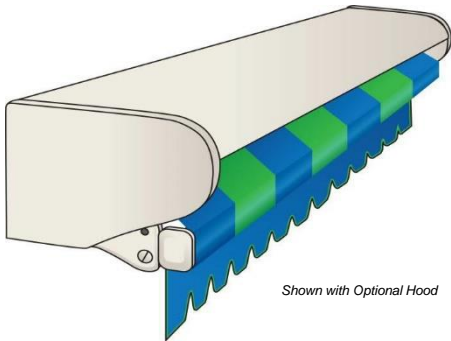

Is Your Deck or Patio TOO HOT ?

Turn on the SHADE with the Touch of a Button

**Manufactured in
RICHMOND VA**

Remote Control
Motorized OR
Manual

Shown with Optional Hood

Available Accessories

Wind Sensor
Drop Valance
Rain Sensor
Smart WiFi Control
XL Arm System