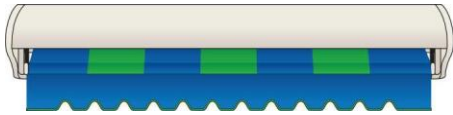

Is Your Deck or Patio TOO HOT ?

Turn on the SHADE with the Touch of a Button

**Manufactured in
RICHMOND VA**

Remote Control
Motorized OR
Manual

Shown with Optional Hood

Available Accessories

Wind Sensor
Drop Valance
Rain Sensor
Smart WiFi Control
XL Arm System