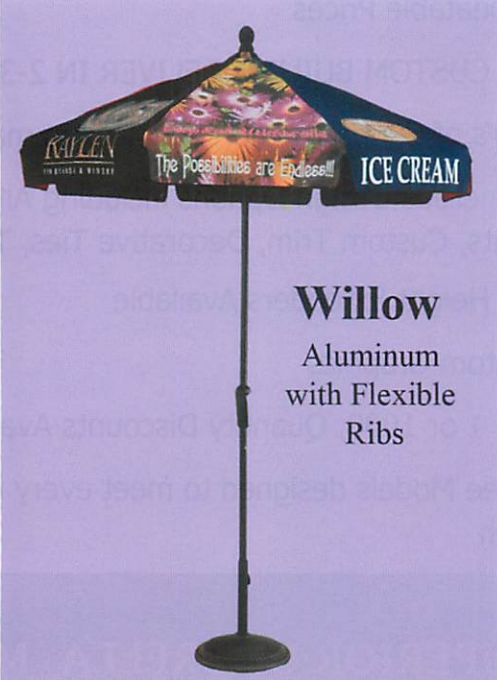

Commercial Umbrellas

We Repair and Recover what we sell

Oak
Heavy Duty
Aluminum

Willow
Aluminum
with Flexible
Ribs

Palm
Tropical
Hardwood

Extra Heavy Ribs

Bendable Ribs

Sturdy Construction

THREE SUPERIOR UMBRELLA MODELS

THE OAK Heavy Duty Aluminum	THE WILLOW Aluminum w/ Flexible Ribs	THE PALM Tropical Hardwood
Extra Strong for High Wind Conditions Extra Thick square Aluminum Ribs Extra Heavy One Piece Aluminum Pole Heavy Duty Rope & Double Axle Pulley Auto-Lock Ribs when relaxed Continuous Steel Ring Anchors Ribs Replaceable Aluminum Ribs Durable Powder Coating 6.5' & 7.5' Squares 7.5', 9', 11' Octagons	Strong, Flexible Fiberglass Ribs that Bend, rather than breaking Extra Heavy Aluminum Pole Pop-up, Crank, Auto-Tilt, & Pulley Auto-Lock Ribs when relaxed Continuous Steel Ring Anchors Ribs Replaceable Fiberglass Ribs Black, White, Champagne Frame Colors 6.5' & 7.5' Squares 7.5', 9', 11' Octagons	Made of Raman Wood, a strong, Sustainable Hardwood Pole Thickness matched to Size Heavy Rope & Pulley with Pin Lock Brass Pole Connector Steel Reinforced Pole Boot Resin Hub Replaceable Wooden Ribs Auto-Lock Ribs when relaxed 6' & 7' Squares 7.5', 9', 11' Octagons