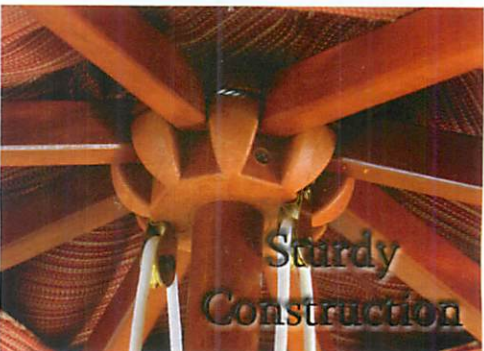

Commercial Umbrellas

We Repair and Recover what we sell

Theirs 1.1 mm   Ours 2.0 mm

<http://www.CapAwning.com>