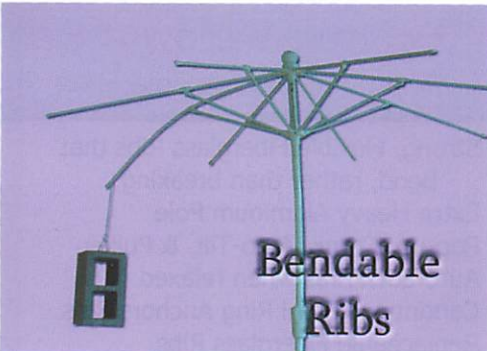

Replaceable Ribs