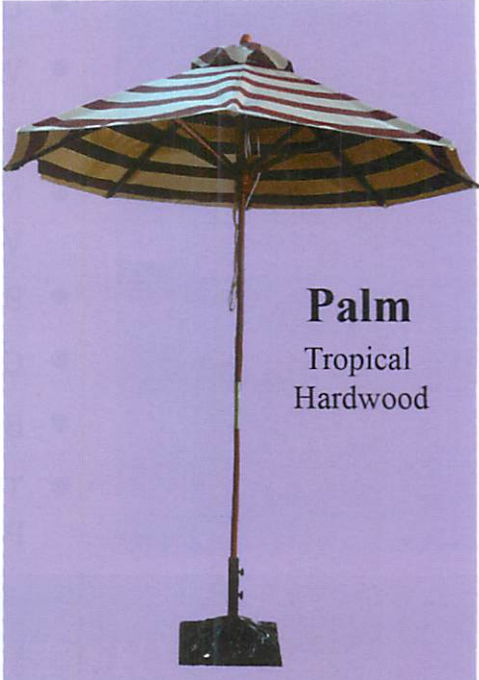

Commercial Umbrellas

We Repair and Recover what we sell

Oak
Heavy Duty
Aluminum

Willow
Aluminum
with Flexible
Ribs

Palm
Tropical
Hardwood

Extra Heavy Ribs

Bendable Ribs

Sturdy Construction

THREE SUPERIOR UMBRELLA MODELS

THE OAK Heavy Duty Aluminum	THE WILLOW Aluminum w/ Flexible Ribs	THE PALM Tropical Hardwood
Extra Strong for High Wind Conditions Extra Thick square Aluminum Ribs Extra Heavy One Piece Aluminum Pole Heavy Duty Rope & Double Axle Pulley Auto-Lock Ribs when relaxed Continuous Steel Ring Anchors Ribs Replaceable Aluminum Ribs Durable Powder Coating 6.5' & 7.5' Squares 7.5', 9', 11' Octagons	Strong, Flexible Fiberglass Ribs that Bend, rather than breaking Extra Heavy Aluminum Pole Pop-up, Crank, Auto-Tilt, & Pulley Auto-Lock Ribs when relaxed Continuous Steel Ring Anchors Ribs Replaceable Fiberglass Ribs Black, White, Champagne Frame Colors 6.5' & 7.5' Squares 7.5', 9', 11' Octagons	Made of Raman Wood, a strong, Sustainable Hardwood Pole Thickness matched to Size Heavy Rope & Pulley with Pin Lock Brass Pole Connector Steel Reinforced Pole Boot Resin Hub Replaceable Wooden Ribs Auto-Lock Ribs when relaxed 6' & 7' Squares 7.5', 9', 11' Octagons