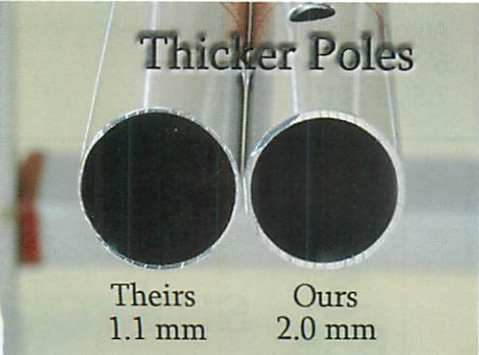

Extra Heavy Ribs

Theirs 1.1 mm   Ours 2.0 mm