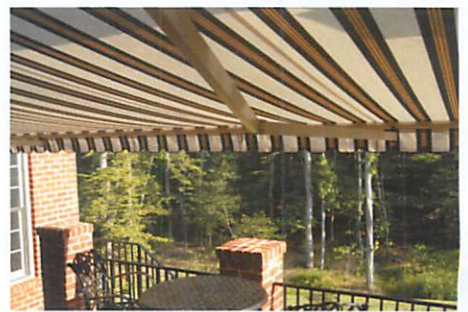

Retractable Awnings

<http://www.CapAwning.com>

Is Your Deck or Patio TOO HOT ?

Turn on the SHADE with the Touch of a Button

**Manufactured in
RICHMOND VA**

Remote Control
Motorized OR
Manual

Yes, That Strong!!!

Why Choose a ShadeCaster ?

- Arms have Both Tension and Compression Springs to keep fabric tight
- Belts are Reinforced Stainless Steel, not cables, for quiet operation
- Bias Cut Ends
- Patented Sealed Ball Bearing Elbow Joint
- Galvanized Steel Roller Tube
- 40mm Square Steel torsion bar
- All Stainless Steel Fasteners
- Manual Override Standard on all models
- Welded Fabric Seams for longer cover life
- Extra Long casting extensions
- Enclosed Elbow Joint
- Drop Valance Available
- Sunbrella Fabric, 100's of colors & patterns
- Mounts in as little as 7" of space
- Epoxy Bonded Joints
- Easy Pitch Adjustment from -5 to 40 degrees
- Fabric Covered Front Bar
- Stainless Steel Bushings (not brass)
- Additional Steel Support at shoulders to reinforce long projections
- Intelligent Self Retraction available
- Local Parts and Service