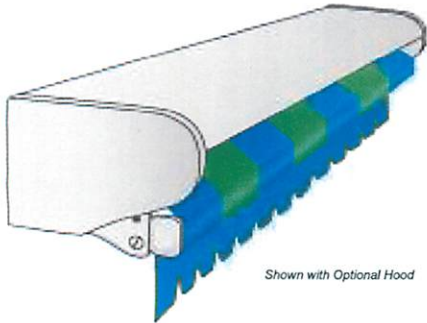

Shown with Optional Hood

Available Accessories

Wind Sensor
Drop Valance
Rain Sensor
Smart WiFi Control
XL Arm System

The Only:

10 Year Parts and Labor Guarantee

40 MPH Wind Performance Guarantee

Retractable Strong Enough to SIT ON

Why Choose a ShadeCaster ?

- Arms have Both Tension and Compression Springs to keep fabric tight
- Belts are Reinforced Stainless Steel, not cables, for quiet operation
- Bias Cut Ends
- Patented Sealed Ball Bearing Elbow Joint
- Galvanized Steel Roller Tube
- 40mm Square Steel torsion bar
- All Stainless Steel Fasteners
- Manual Override Standard on all models
- Welded Fabric Seams for longer cover life
- Extra Long casting extensions
- Enclosed Elbow Joint
- Drop Valance Available
- Sunbrella Fabric, 100's of colors & patterns
- Mounts in as little as 7" of space
- Epoxy Bonded Joints
- Easy Pitch Adjustment from -5 to 40 degrees
- Fabric Covered Front Bar
- Stainless Steel Bushings (not brass)
- Additional Steel Support at shoulders to reinforce long projections
- Intelligent Self Retraction available
- Local Parts and Service