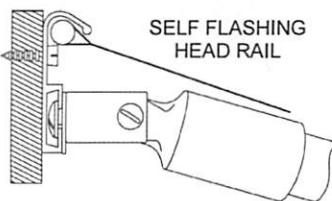

WHY A STATIONARY AWNING?

- Leave Up All Year Long
- Adds Color and Style
- Shades Outdoor Pets
- No Concerns in Inclement Weather
- Keep the View, Lose the Heat
- No-Touch, Always There
- Blocks the Sun, Not the View
- Reduces Air-Conditioning Costs
- Protects Expensive Outdoor Furniture
- Reduces Glare with Sides and Ends
- Impromptu Mud Room for Dirty Outside Items
- Creates a Bug-Free Zone With Insect Curtains