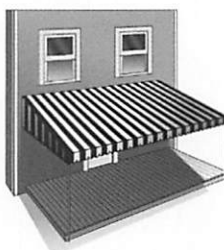

Exclusive Capitol Features:

- Welded Fabric Seams
- UV-Resistant Thread
- Self-Flashing Head Rail to reduce leaks
- Sturdy Heavy-Duty Construction
- Premium Galvanized Hardware
- Lace Bars Standard for a drum tight fit
- Brass Spur Grommets