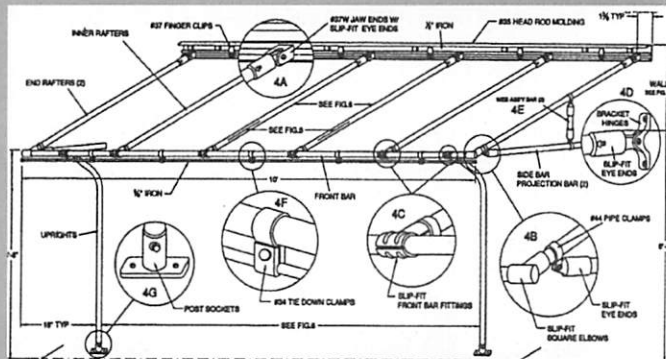

Extend Your Outdoor Living Space

— *RAIN or SHINE* —

**Studies show that it is 20 to 25 degrees cooler under an awning
— Add a Ceiling Fan and be even Cooler—**

CAPITOL AWNING has been building and servicing awnings in the Richmond Area since 1930.

We fabricate all of the frames in-house and sew our own covers right here in Richmond. Our Fabric Room Manager has been with **CAPITOL** since 1956, but we keep up with technology with the only PUR fabric welder in the Eastern US. Also, we do all the work ourselves – no subcontractors are ever involved.

We Encourage you to Visit our Richmond Plant/ Showroom